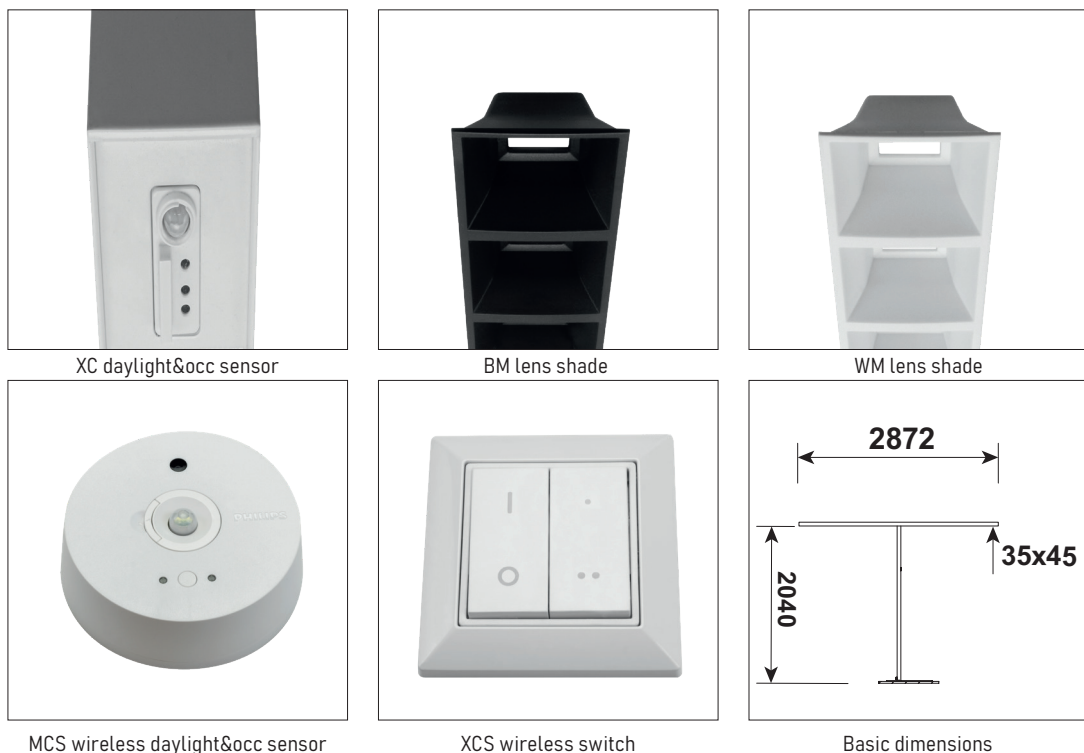

OFFICE PREMIUM DB

Mounting:	Freestanding luminaire
Body material:	Steel and aluminium
Colour:	Standard black RAL 9005S, other RAL colours on request
Lumen output:	Standard up to 11.000 lm, any other on request
LED module:	Signify (Philips), Tridonic or equivalent SMD LED modules
Colour temperature:	3000/4000K/2700-6500K TunableWhite, other on request
Colour Rendering:	CRI>80 in standard, other on request
Driver:	EVG on-off/DALI/TW DT8/MC (MasterConnect), other on request
Wireless control:	Philips MasterConnect / Tridonic / Helvar / Casambi, other on request
Daylight/Occupancy sensor:	XC sensor, other on request
Emergency unit:	N/A
Operating temperature range:	0°C ... +35°C
IP Class:	IP20 in standard
Power:	220-240V 50/60Hz
Lighting direction:	Direct lighting
Light distribution:	Symmetric / Asymmetric
Optics:	UGR<19 diffused lenses
Lens shade:	BM - black matt, WM - white matt
Beam angle:	35°/50°/80°/ASY - all types available in our LDT file database
Warranty:	5 Years standard warranty

OFFICE PREMIUM DB floor luminaire / light down

Energy saving MasterConnect wireless lighting control system with daylight and movement detection technology on request.

All current index numbers, lumen outputs, power consumption and many other technical information are available in our 2024 pricelist. Details on wireless lighting control systems on page number 896.